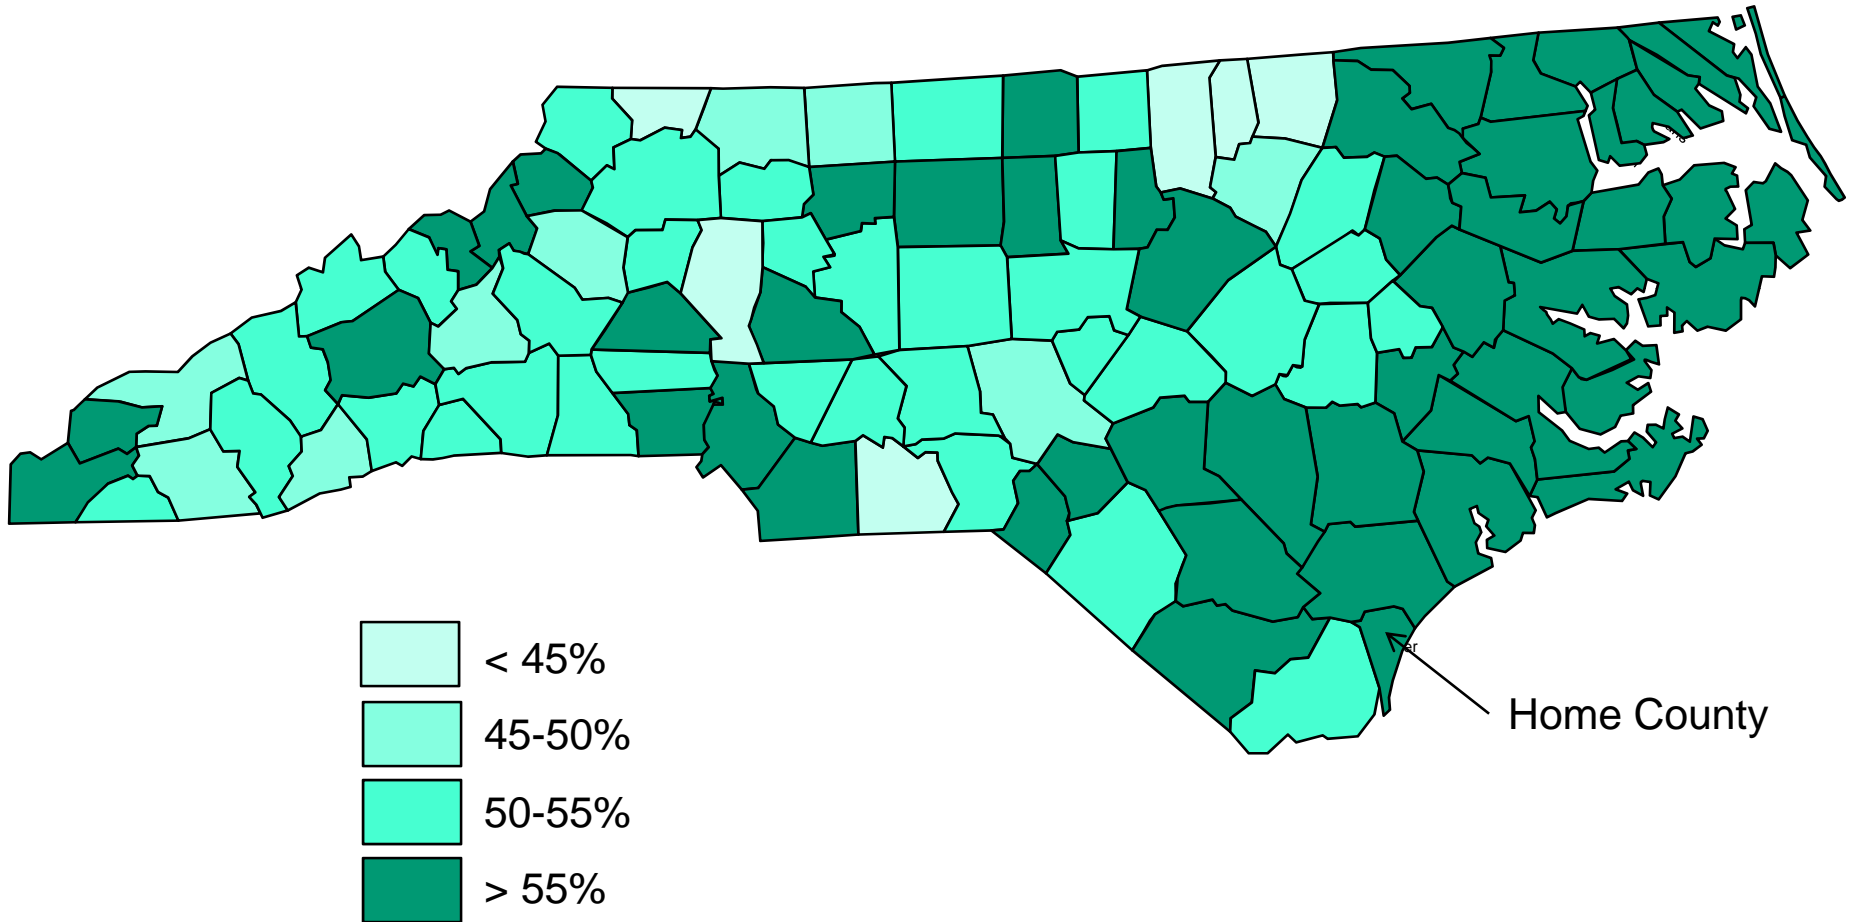

McCrory County Percentages in 2008 Republican Gubernatorial Primary

Created by Dr. Michael Bitzer, Catawba
College Department of History & Politics

Perdue County Percentages in 2008 Democratic Gubernatorial Primary

Created by Dr. Michael Bitzer, Catawba
College Department of History & Politics