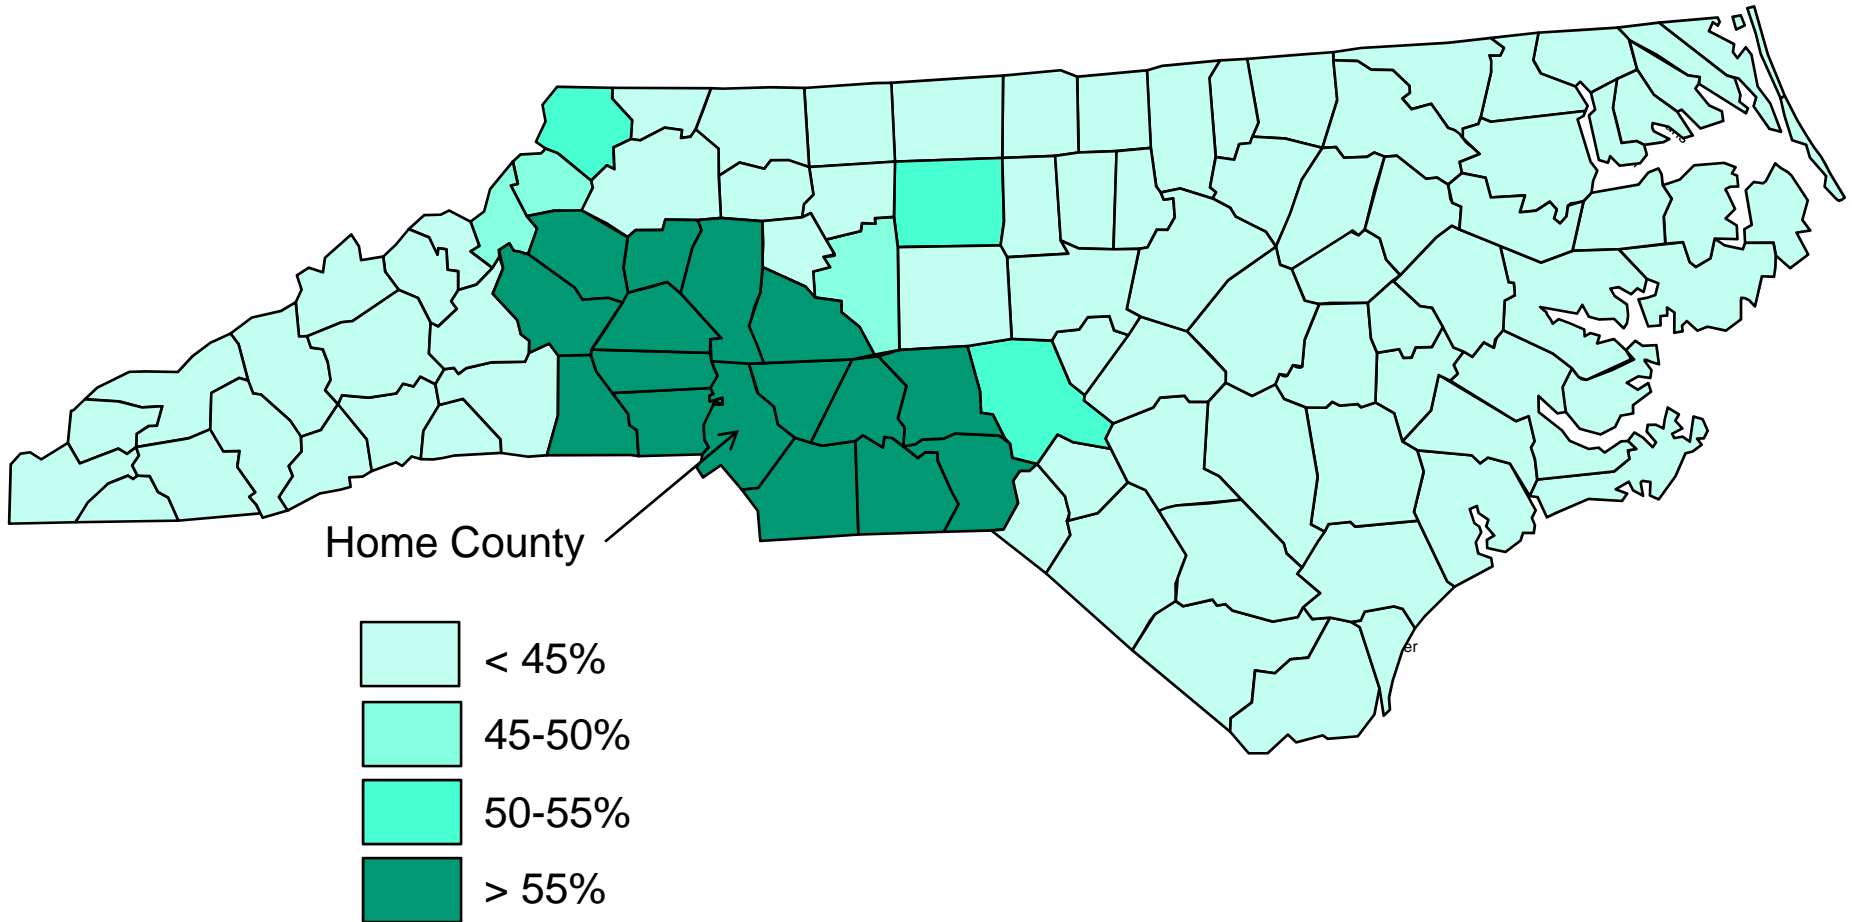

McCrory County Percentages in 2008 Republican Gubernatorial Primary

Created by Dr. Michael Bitzer, Catawba
College Department of History & Politics

Perdue County Percentages in 2008 Democratic Gubernatorial Primary

Created by Dr. Michael Bitzer, Catawba
College Department of History & Politics